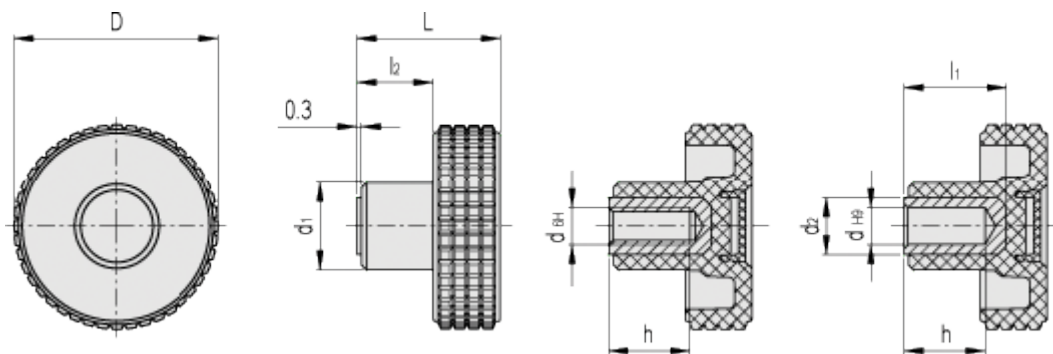

Data Sheet

Article number: 23020344216

Description: E+G Fingergreb MBT.50-B-M8-C6, red centre cap

Measures

D	= 50	l2	= 16
d1	= 20		
d2	= -		
dH6	= M8		
dH9	= -		
h	= 20		
L	= 33		
l1	= -		